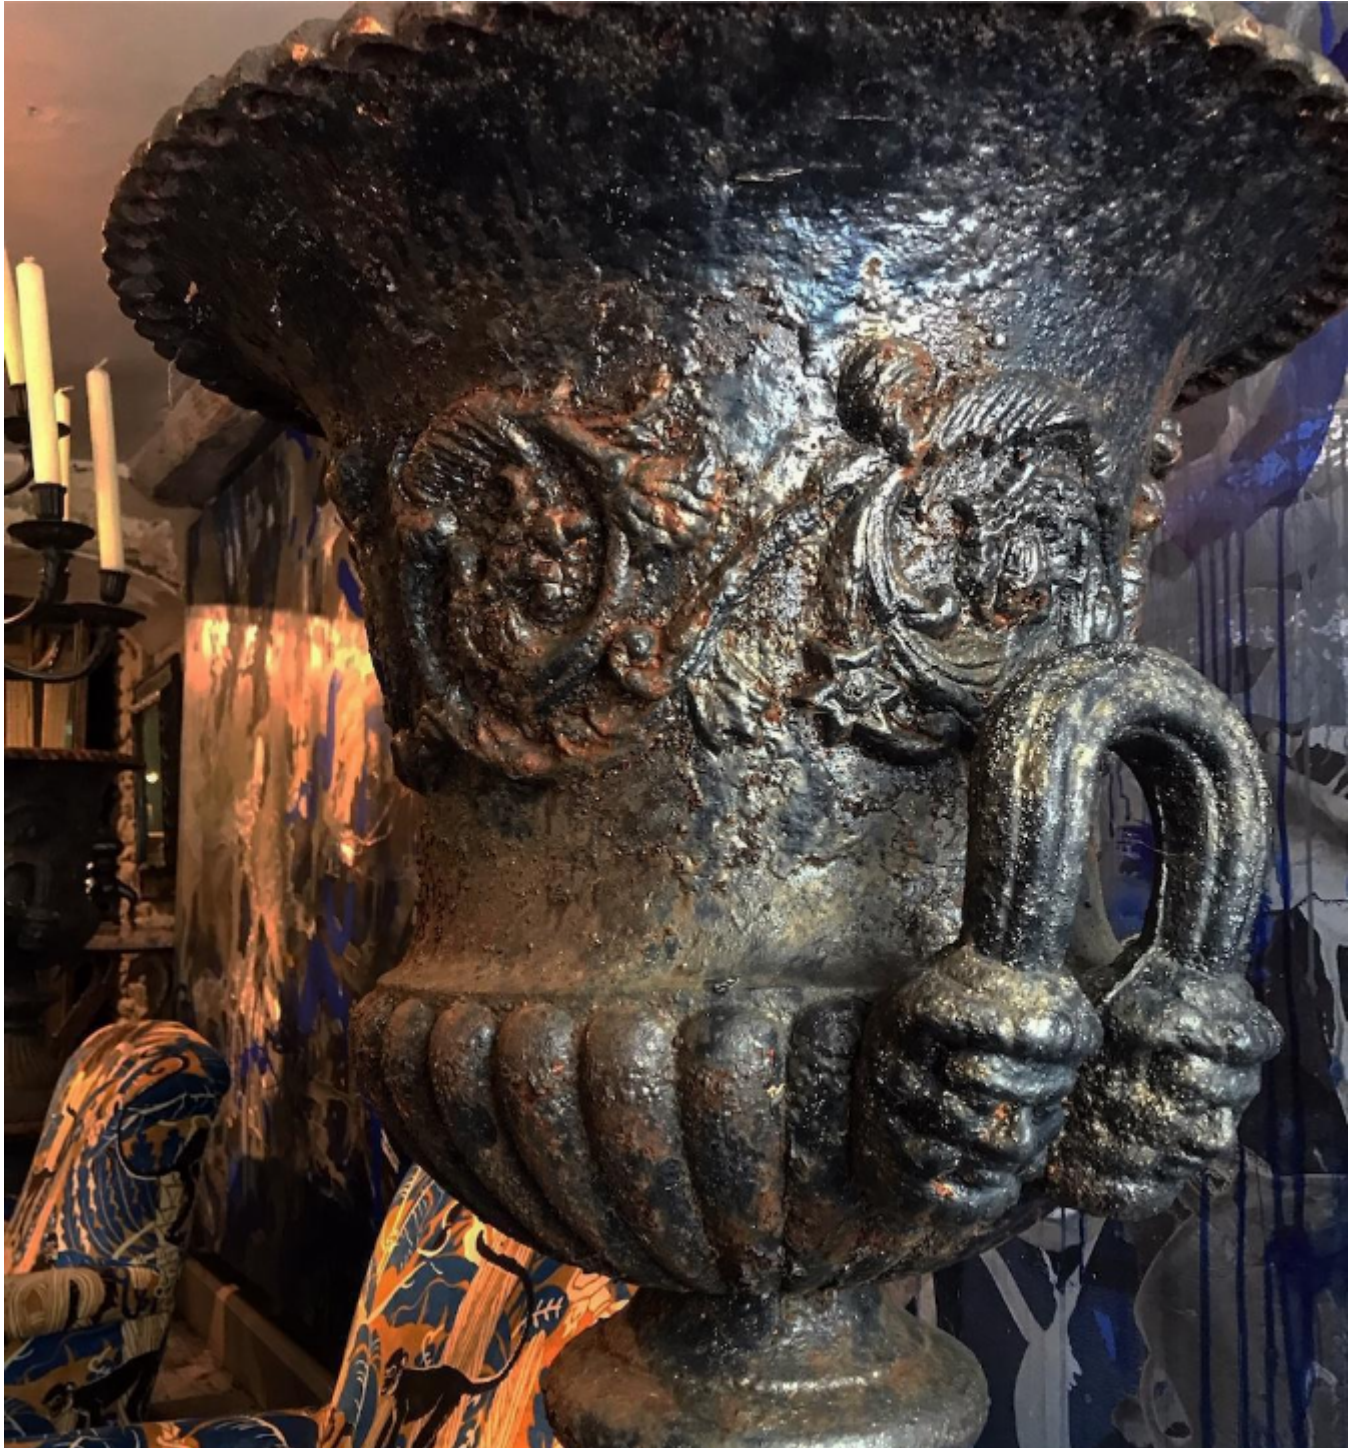

Pair of 19th Century Cast Iron Pedestal Urns

Sold

REF: 511

Height: 139.65 cm (55")

Width: 55.86 cm (22")

Depth: 55.86 cm (22")

## Description

A magnificent pair of painted black C19th cast iron urns on their original pedestals. Decorated with acanthus leaves and a laurel wreath on all four sides of the plinth.