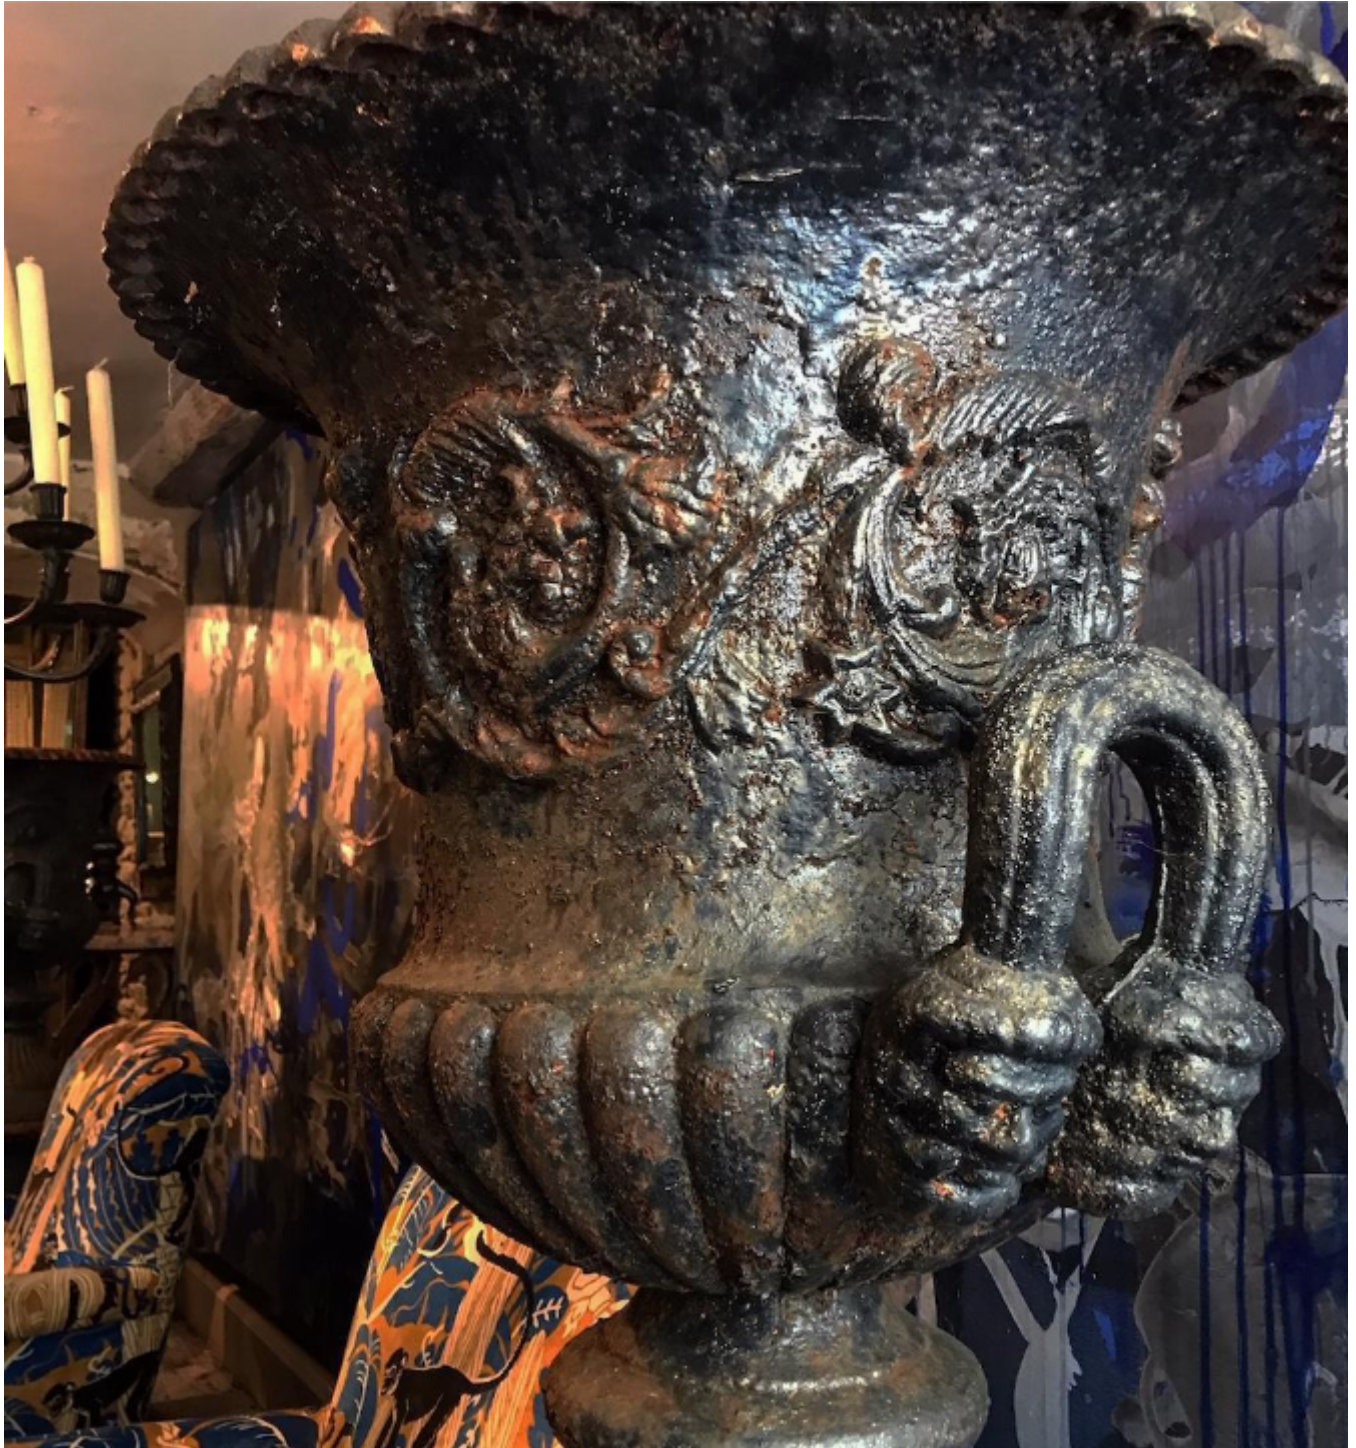

Pair of 19th Century Cast Iron Pedestal Urns

Sold

REF: 511

Height: 139.65 cm (55")

Width: 55.86 cm (22")

Depth: 55.86 cm (22")

## Description

A magnificent pair of painted black C19th cast iron urns on their original pedestals. Decorated with acanthus leaves and a laurel wreath on all four sides of the plinth.