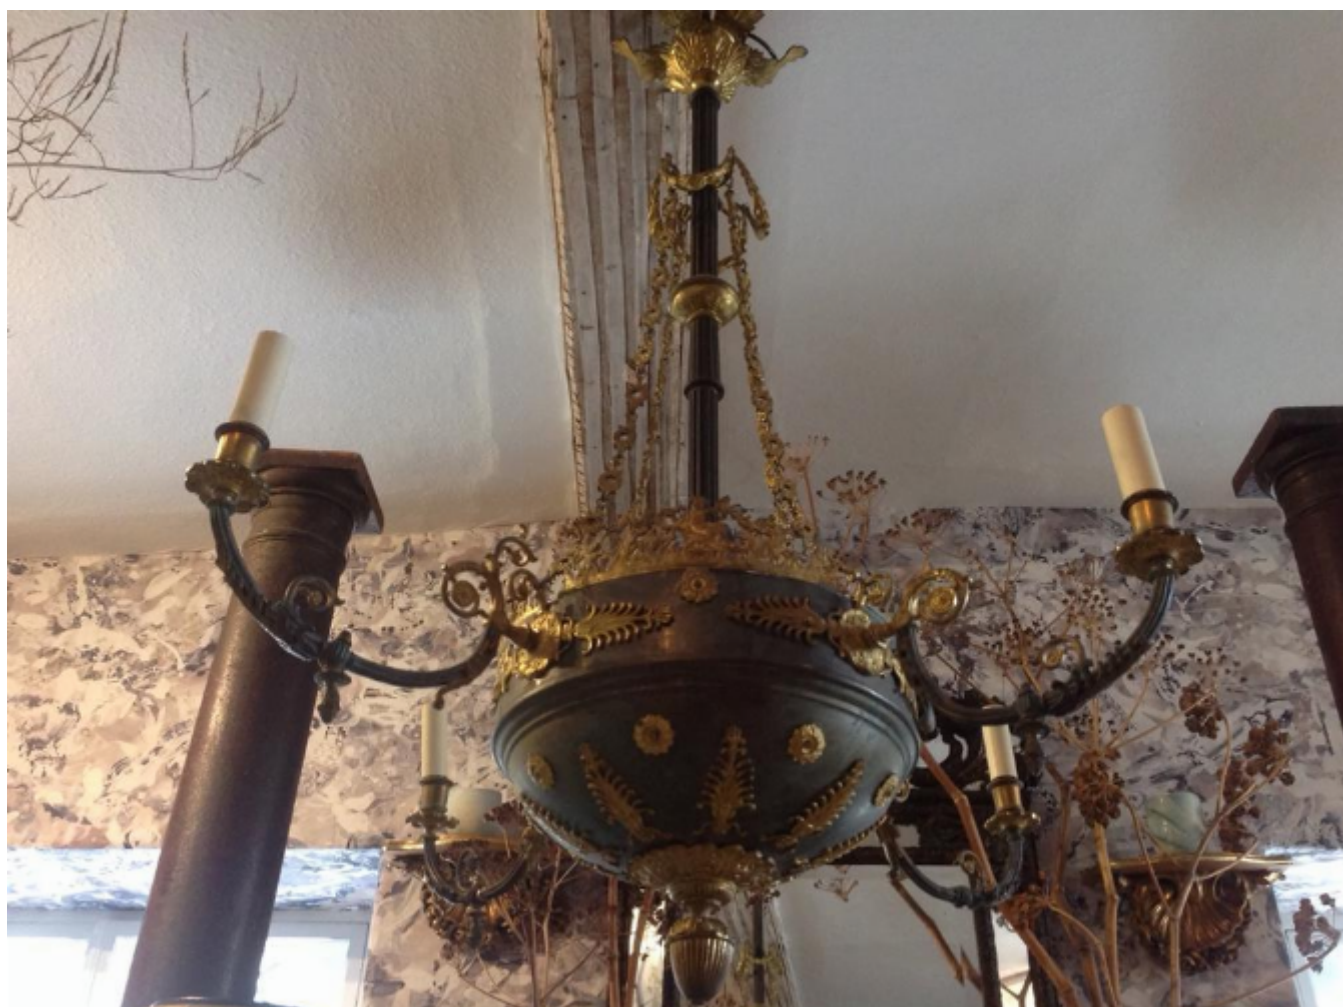

Antique Brass Chandelier

Sold

REF: 350

Height: 121.87 cm (48")

Width: 91.4 cm (36")

Description

C19th brass ormolu 4 armed chandelier. Very good condition