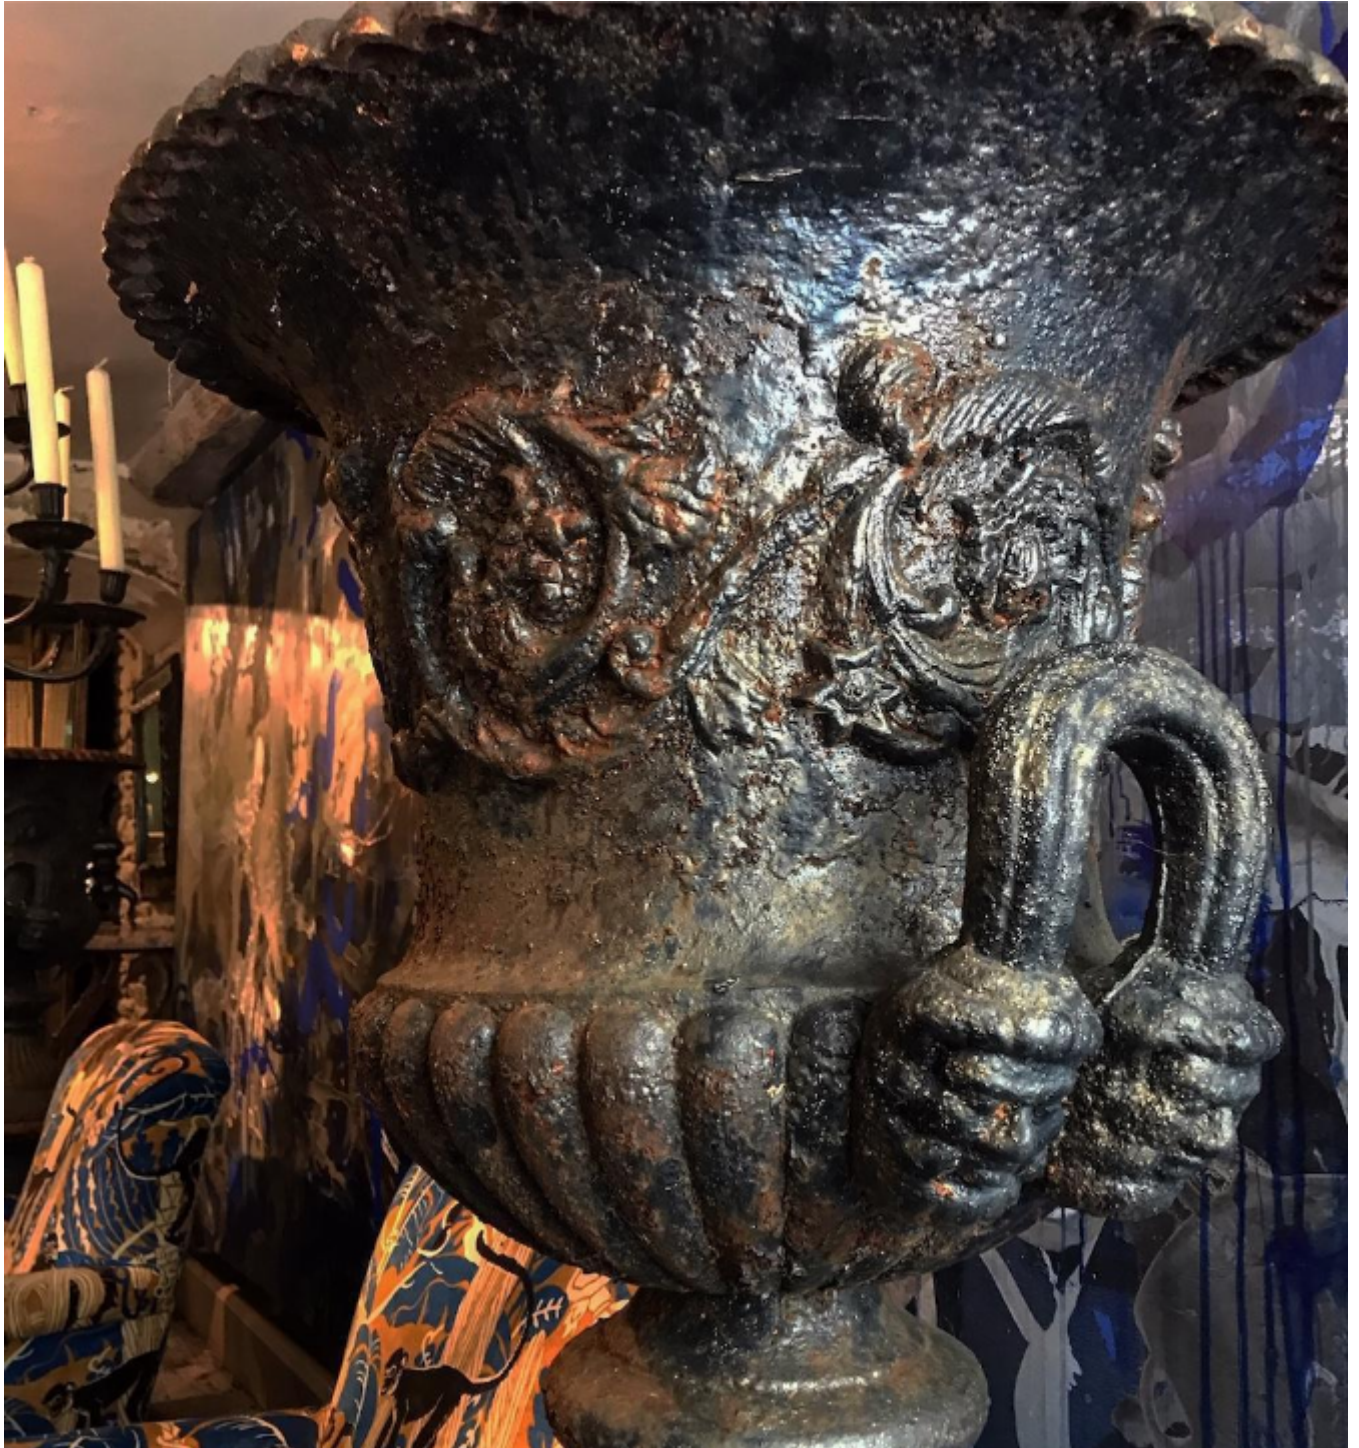

Pair of 19th Century Cast Iron Pedestal Urns

Sold

REF: 511

Height: 139.65 cm (55")

Width: 55.86 cm (22")

Depth: 55.86 cm (22")

Description

A magnificent pair of painted black C19th cast iron urns on their original pedestals. Decorated with acanthus leaves and a laurel wreath on all four sides of the plinth.