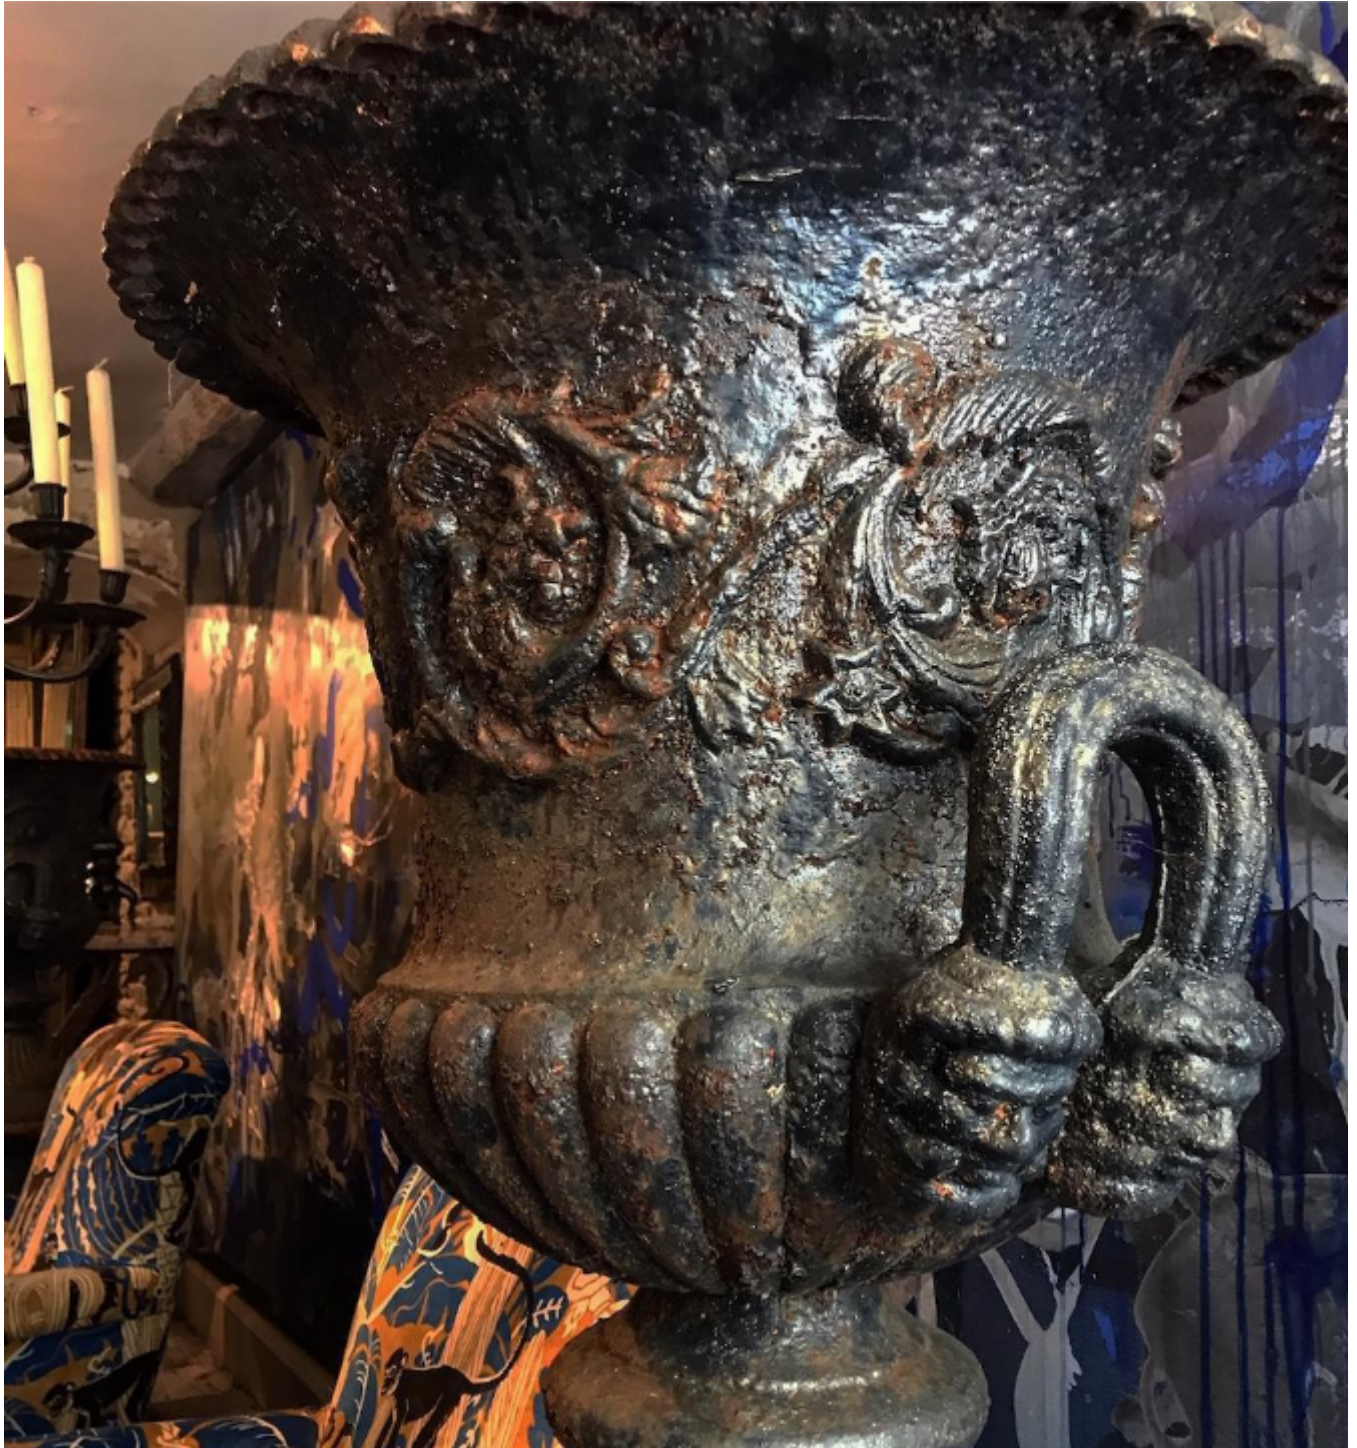

Pair of 19th Century Cast Iron Pedestal Urns

Sold

REF: 511

Height: 139.65 cm (55")

Width: 55.86 cm (22")

Depth: 55.86 cm (22")

Description

A magnificent pair of painted black C19th cast iron urns on their original pedestals. Decorated with acanthus leaves and a laurel wreath on all four sides of the plinth.