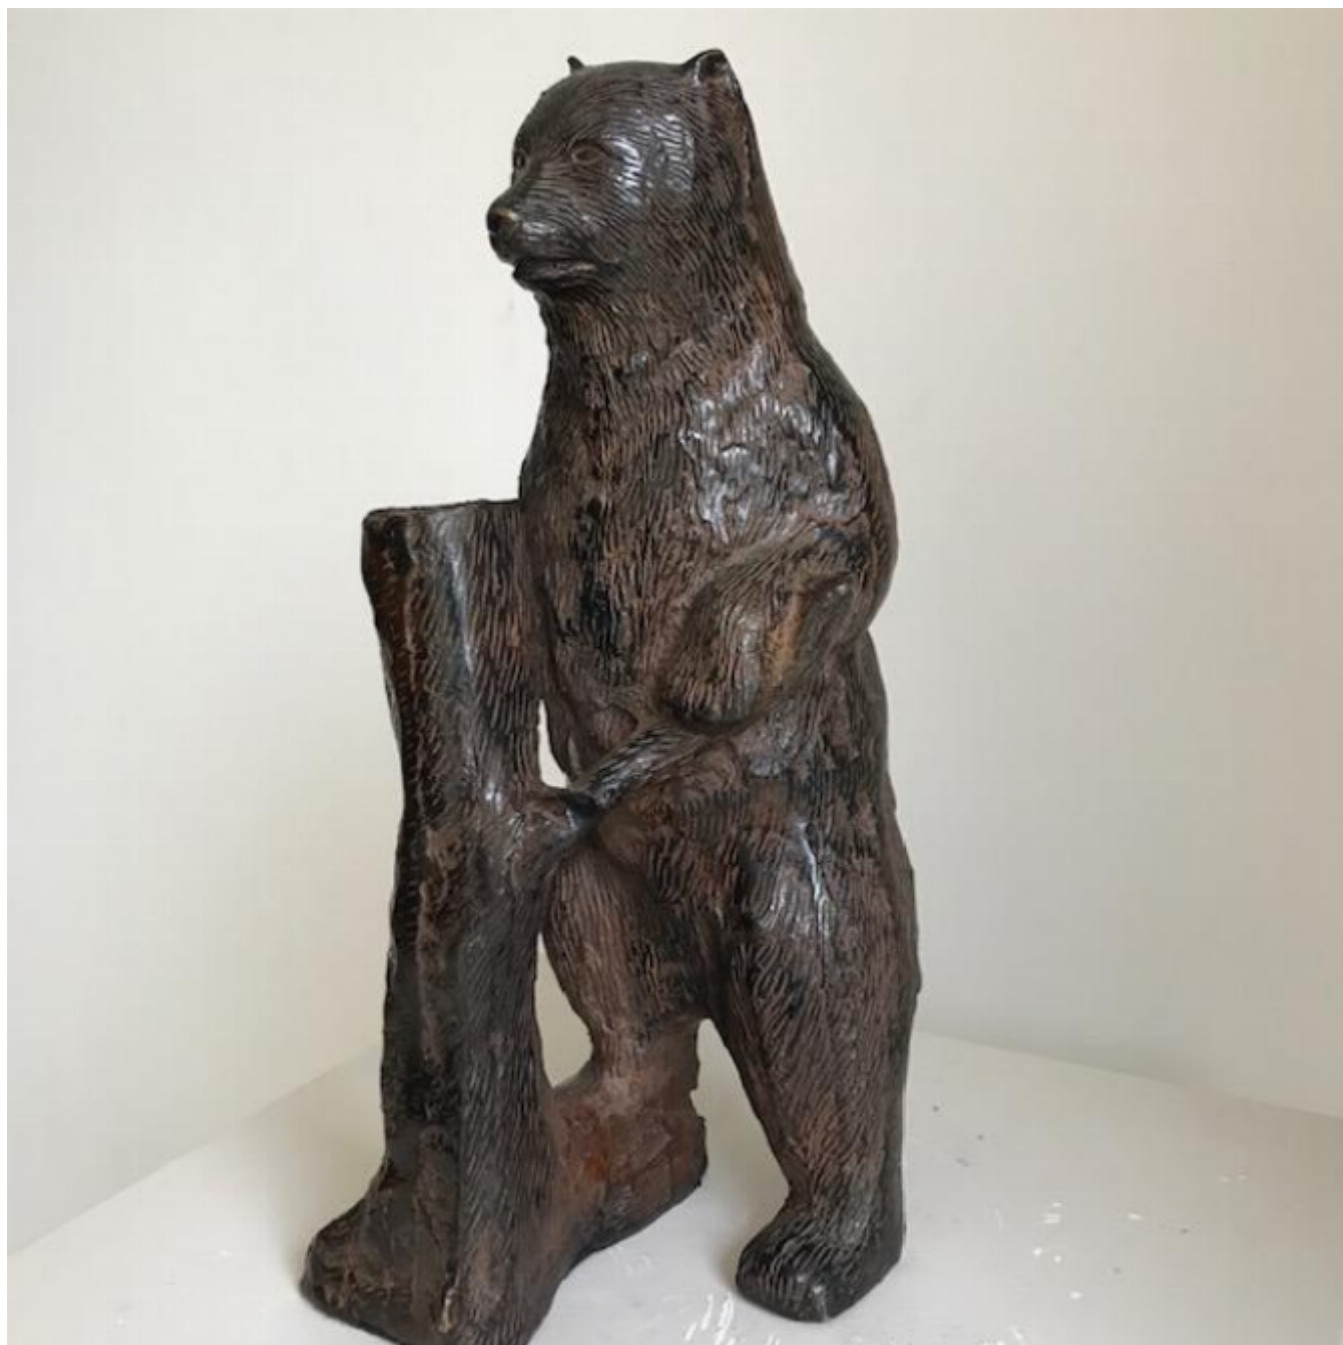

Bronze bear

£2,200

REF: 620

Height: 40.12 cm (15.8")

Width: 17.77 cm (7")

Depth: 20.31 cm (8")

Description

C19 th bronze bear standing against a hollow tree trunk. A good decorative piece with fine detail.