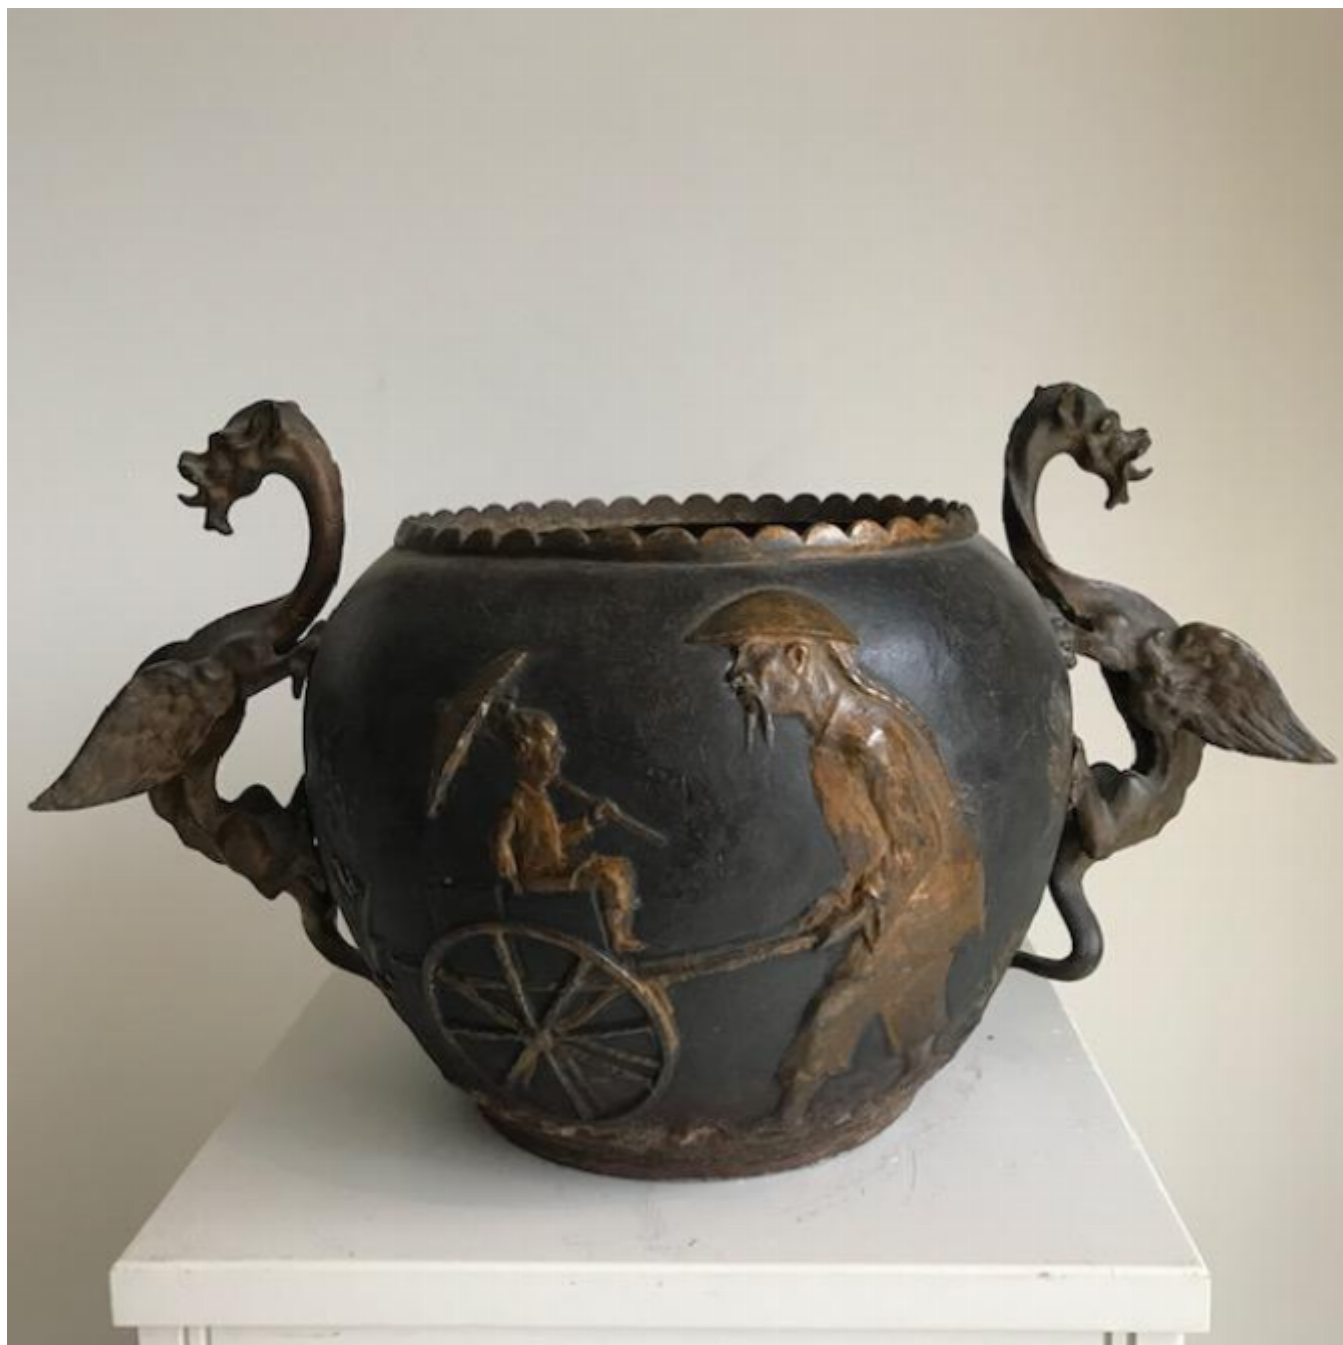

Cast iron Chinese jardiniere C19 th

Sold

REF: 624

Height: 32.5 cm (12.8")

Width: 58.4 cm (23")

## Description

An unusual, Nineteenth century Chinese cast iron jardiniere. With dragon handles on each side and depicting two different scenes back and front. A scalloped edge to the brim of the jardiniere. A very unusual piece.